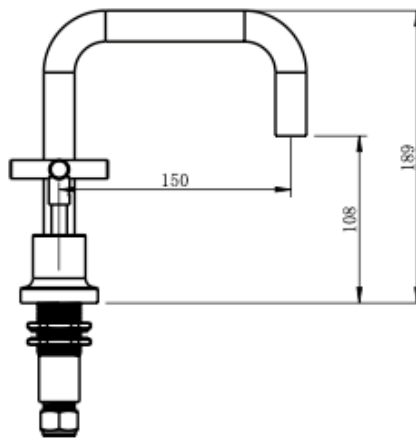

# Tre Cross Handle Basin Set

Gunmetal

## Product Specifications

Code	TRE-55-CRS-GM	Spindle	1/4 Turn Ceramic Disc
Barcode	9339897019279	WELS Reg	T42264
Material	Low Lead Brass	WELS Rating	5 Star
Finish	Gunmetal	WELS L/Min	6L/Min

Experience, *the difference.*