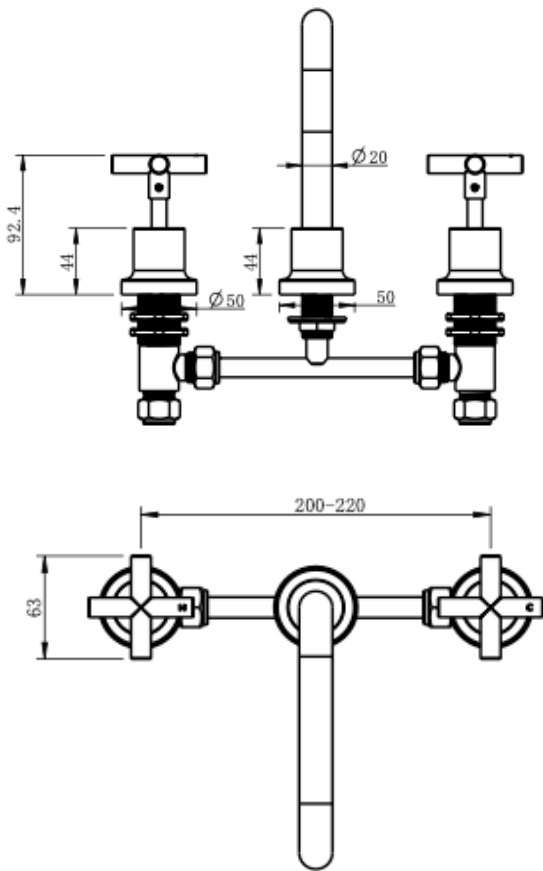

# Tre Cross Handle Basin Set

Gunmetal

## Product Specifications

Code	TRE-55-CRS-GM	Spindle	1/4 Turn Ceramic Disc
Barcode	9339897019279	WELS Reg	T42264
Material	Low Lead Brass	WELS Rating	5 Star
Finish	Gunmetal	WELS L/Min	6L/Min

Experience, *the difference.*